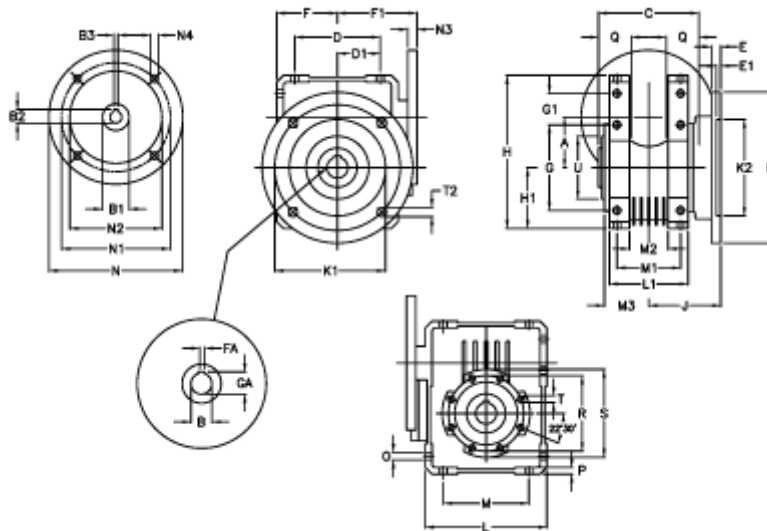

Article number: 392206302453116

Description: Worm Gear with Torque Limiter
W63 L1-UFC-24-P80B14

Measures

A = 62.17	E = 11	H = 182.5	M = 102	N4 = 6,5	U = 75
B = 25	E1 = 5	H1 = 72.5	M1 = 76	O = 9.0	
B1 E7 = 19	F = 73	J = 86.0	M2 = 46	P = 8	
B2 = 21.8	F1 = 102	K = 180	M3 = 53.0	Q = 35	
B3 H9 = 6	FA = 8	K1 = 150	N = 120	R = 90	
C = 120	G = 102	K2 = 115	N1 = 100	S = 105	
D = 102.0	G1 = 37.5	L = 145	N2 = 80	T = M8x14	
D1 = 51.0	GA = 28.3	L1 = 94	N3 = 11.0	T2 = 11.0	